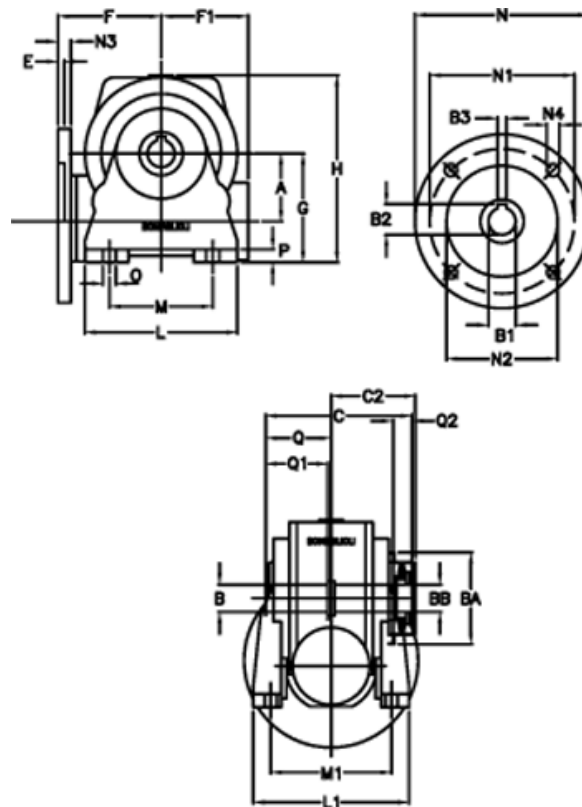

Article number: 390204410012236

Description: Worm Gear with Torque Limiter
VF 44-L2-N-100-P63B5

Measures

a = 44.60	C2 = 48	L1 = 98	O = 8.5
B = 18	Description = VF 44N-xx-63B5	m = 52	P = 10
B1 E7 = 11	E = 2.0	M1 = 81.0	Q = 32.0
B2 = 12.8	F = 65	N = 140	Q1 = 32
B3 H9 = 4	F1 = 54	N1 = 115	Q2 = 12
BA = 40	g = 72	N2 = 95	
BB H7 = 11	H = 124.5	N3 = 10.5	
C = 79	L = 90	N4 = 9,5	